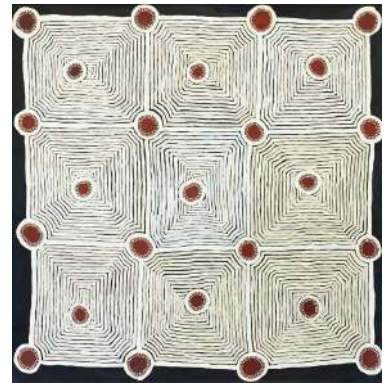

Punmu waterholes (21-242)

71 x 36 cm (h x w)

Acrylic on canvas

AUD \$ 780

JUDITH ANYA SAMSON

Rabbit Proof Fence (21-98)

122 x 91 cm (h x w)

acrylic on linen

AUD \$ 2930

PAULINE WILLIAMS

Kunawarritji Rockholes (21-141)

150 x 150 cm (h x w)

acrylic on linen

AUD \$ 3695

*frame NOT included

LILY JATARR LONG