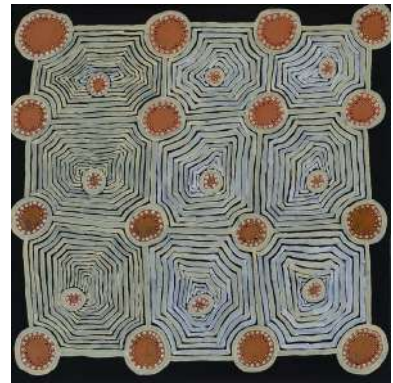

PAULINE WILLIAMS

Kunawarritji Rockholes (21-160)

60 x 60 cm (h x w)

acrylic on linen

AUD $ 785