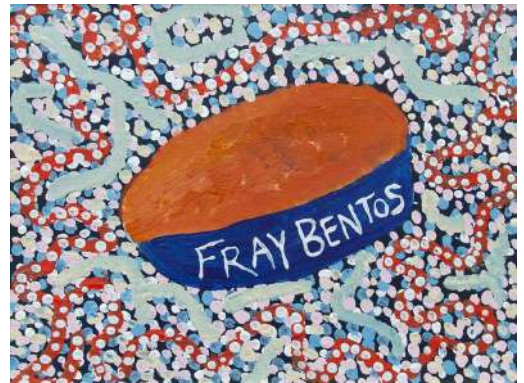

46 x 36 cm (h x w)

Acrylic on canvas

AUD \$ 750

CURTIS TAYLOR
Untitled (21-524)

46 x 36 cm (h x w)
Acrylic on canvas
AUD \$ 750

JUDITH ANYA SAMSON
Emu Tracks to Puntawarri (19-1187)

91 x 61 cm (h x w)
Acrylic on canvas
AUD \$ 1420