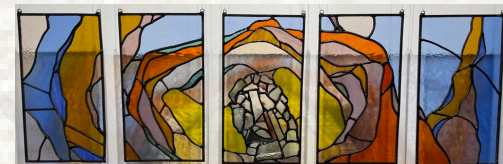

5. **ALICE BOARDMAN**
Heart like a soft peach I - V
Salvaged glass, glass, solder, came lead, cooper foil
43cm (h) x 215cm (w)
$2,500

Individual panels (left to right)

I	$570
II	$570
III	$600
IV	$570
V	$570