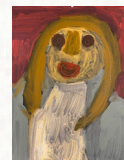

Paulette Jadzinski
Pretty Pregnant

Acrylic on canvas
40cm (h) x 30cm (w)
$160

8.