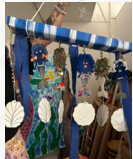

Paulette Jadzinski
Pretty Mermaids

Mixed media
60cm (h) x 125cm (w)
$80

4.